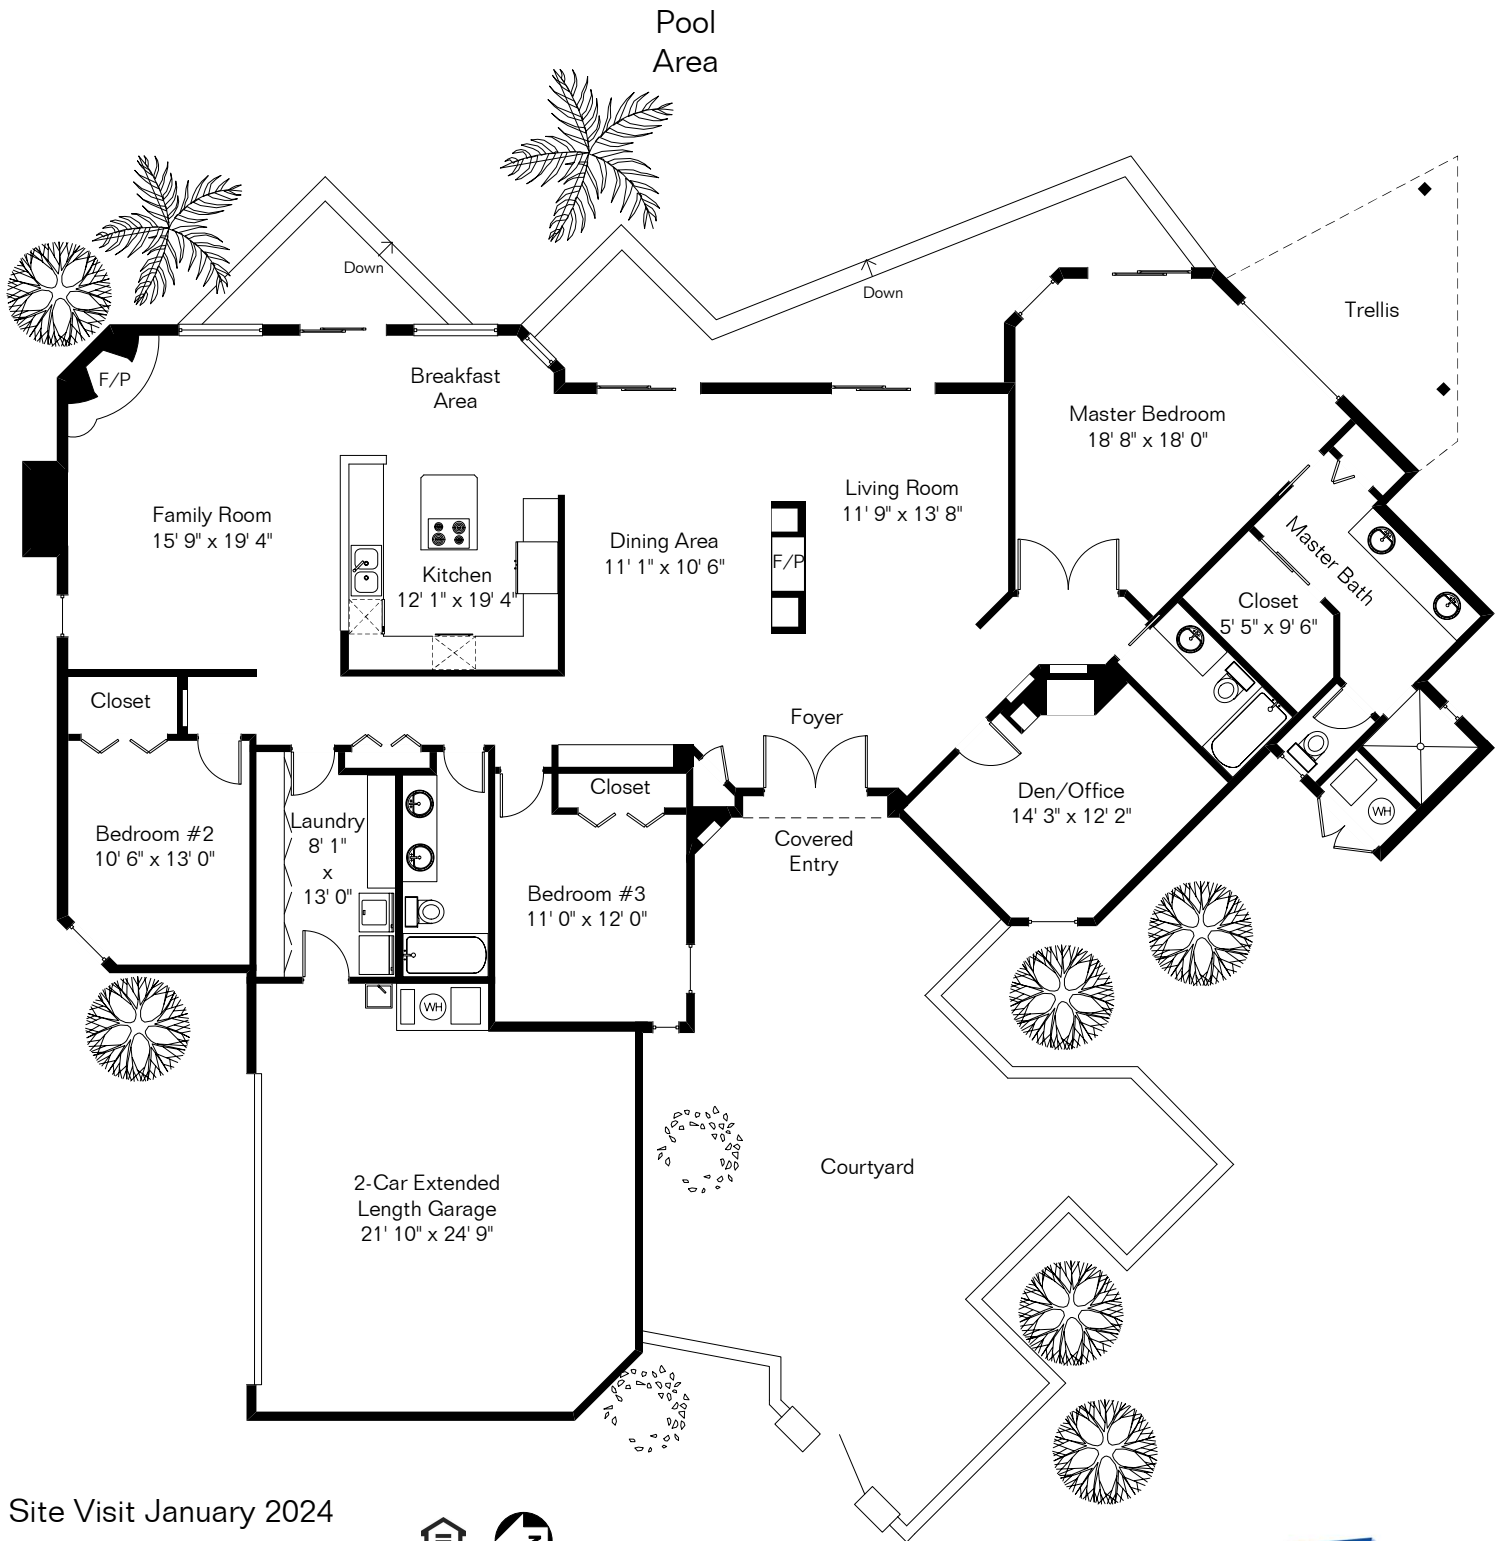

The square footages and room size information are deemed to be reliable but are not guaranteed and should be independently verified. This drawing is for marketing purposes only.

1430 E Entrada Trece

Site Visit January 2024

0 ft. 6 ft. 10 ft. 20 ft.

Copyright 2024 Floor Plans First! LLC
All Rights Reserved.

Living Area 2,621 Sq Ft
Garage 548 Sq Ft

Floor Plans First!
See the Floor Plan First!
FloorPlansFirst.com™
(520) 881-1500